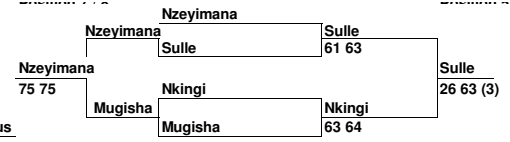

AFRICA JUNIOR CIRCUIT BURUNDI BOYS 12 & UNDER CIRCUIT LEG 2-14TH-18TH AUGUST 2011

BOYS 12 & UNDER SINGLES

Position 3 / 4

Position 13 / 14

Position 9 / 10

Position 15 / 16

POSITION 11/12

Position 23 / 24

No	Name of player	1	2	3	Sets Won/ Games Won	Position (Overall Age group position)
1	MBHUNU KIMBERLY (ZIM)	X	61 60	60 60	2	1
2	KWIZERA MARIAM (BDI)	16 06	X	61 61	1	2
3	BITUNGWA MWAMINI (BDI)	06 06	16 16	X	0	3