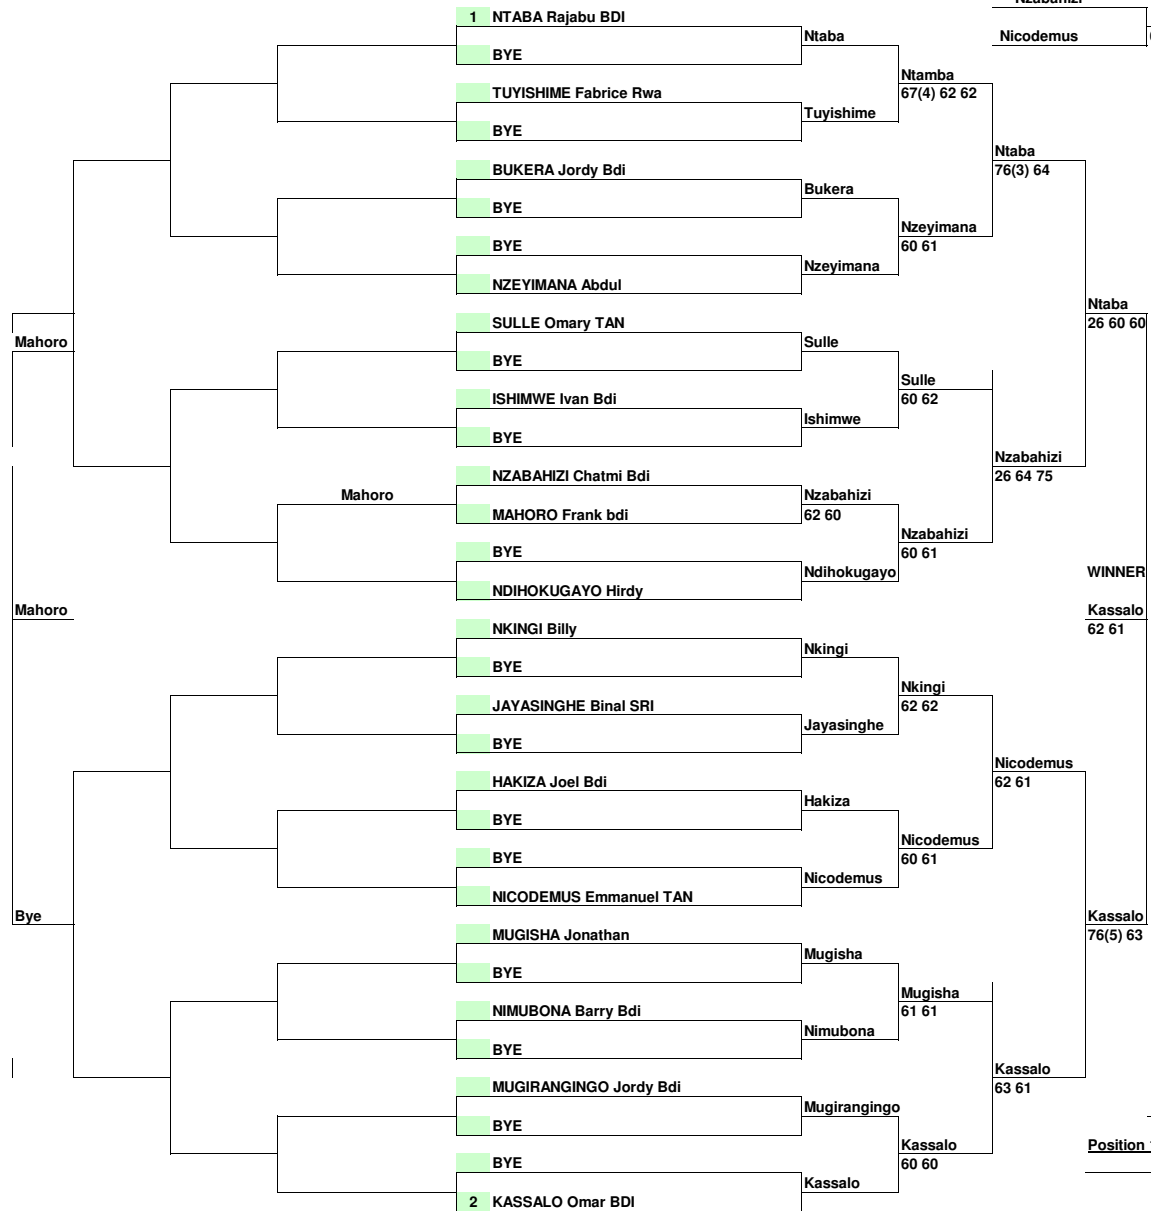

AFRICA JUNIOR CIRCUIT BURUNDI BOYS 12 & UNDER CIRCUIT LEG 2-14TH-18TH AUGUST 2011

BOYS 12 & UNDER SINGLES

Position 3 / 4

Position 13 / 14

Position 9 / 10

Position 15 / 16

POSITION 11/12

Position 23 / 24

Position 21 / 22

Position 25 / 26

Position 27 / 28

Position 31 / 32

Position 19 / 20

Position 19 / 20

ITF Representative THERRY NTWALI
 Tournament Director NADINE CIZA
 ITF Referee DUNCAN NJUGUNA

ITF JUNIOR CIRCUIT BURUNDI LEG 2 GIRLS SINGLES UNDER 12 ROUNDROBIN. POOL 1

No	Name of player	1	2	3	Sets Won/ Games Won	Position (Overall Age group position)
1	MBHUNU KIMBERLY (ZIM)	X	61 60	60 60	2	1
2	KWIZERA MARIAM (BDI)	16 06	X	61 61	1	2
3	BITUNGWA MWAMINI (BDI)	06 06	16 16	X	0	3

ITF JUNIOR CIRCUIT GIRLS SINGLES UNDER 12 POOL 2

No	Name of player	1	2	3	Matches Won	Position (Overall Age group position)
1	NAHIMANA SADA (BDI)	X	75 61	62 60	2	1
2	NSHIMIRIMANA MIMI (BDI)	57 16	X	61 61	1	2
3	MBARUSHIMANA HUSNA (BDI)	26 06	16 16	X	0	3