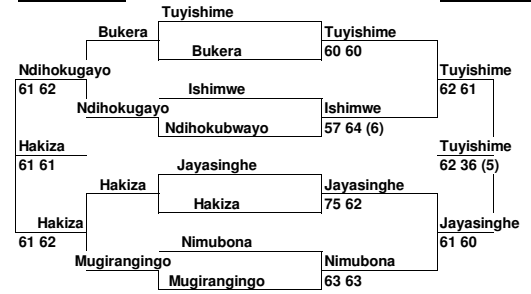

AFRICA JUNIOR CIRCUIT BURUNDI BOYS 12 & UNDER CIRCUIT LEG 2-14TH-18TH AUGUST 2011

BOYS 12 & UNDER SINGLES

Position 3 / 4

Position 13 / 14

Position 9 / 10

Position 15 / 16

POSITION 11/12

Position 23 / 24

Position 21 / 22

Position 25 / 26

Position 27 / 28

Position 31 / 32

Position 19 / 20

Position 19 / 20

ITF Representative THERRY NTWALI
 Tournament Director NADINE CIZA
 ITF Referee DUNCAN NJUGUNA

ITF JUNIOR CIRCUIT BURUNDI LEG 2 GIRLS SINGLES UNDER 12 ROUNDROBIN. POOL 1

No	Name of player	1	2	3	Sets Won/ Games Won	Position (Overall Age group position)
1	MBHUNU KIMBERLY (ZIM)	X	61 60	60 60	2	1
2	KWIZERA MARIAM (BDI)	16 06	X	61 61	1	2
3	BITUNGWA MWAMINI (BDI)	06 06	16 16	X	0	3